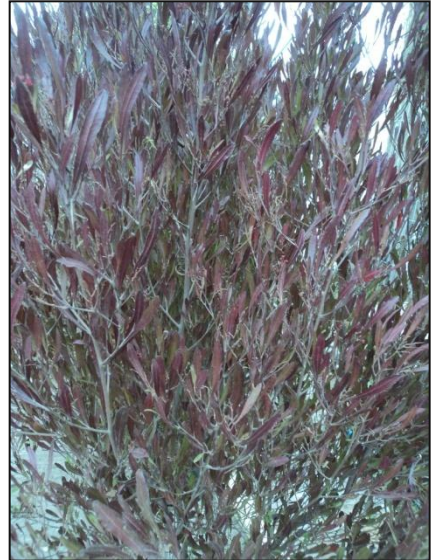

*Plantanus x Hispanica*  
(London Plane)

*Cornus mas*  
(Cornelian cherry)

*Arbutus unedo*  
(Strawberry tree)

*Prunus maackii* 'Amber Beauty'  
(Manchurian Cherry)

*Dodonaea viscosa*  
(Hopbush)

*Pittosporum tobira* 'Nana'  
(Japanese Mock Orange)

*Pittosporum tobira*  
(Japanese Mock Orange)

Westringia longifolia

Rosmarinus officinalis/  
Rosmarinus officinalis  
'Prostratus'

Hebe 'Sutherlandii'

2 very similar plants:  
Myrtus communis (with flowers on)/ Myrtus 'Tarentina' (with red stems )